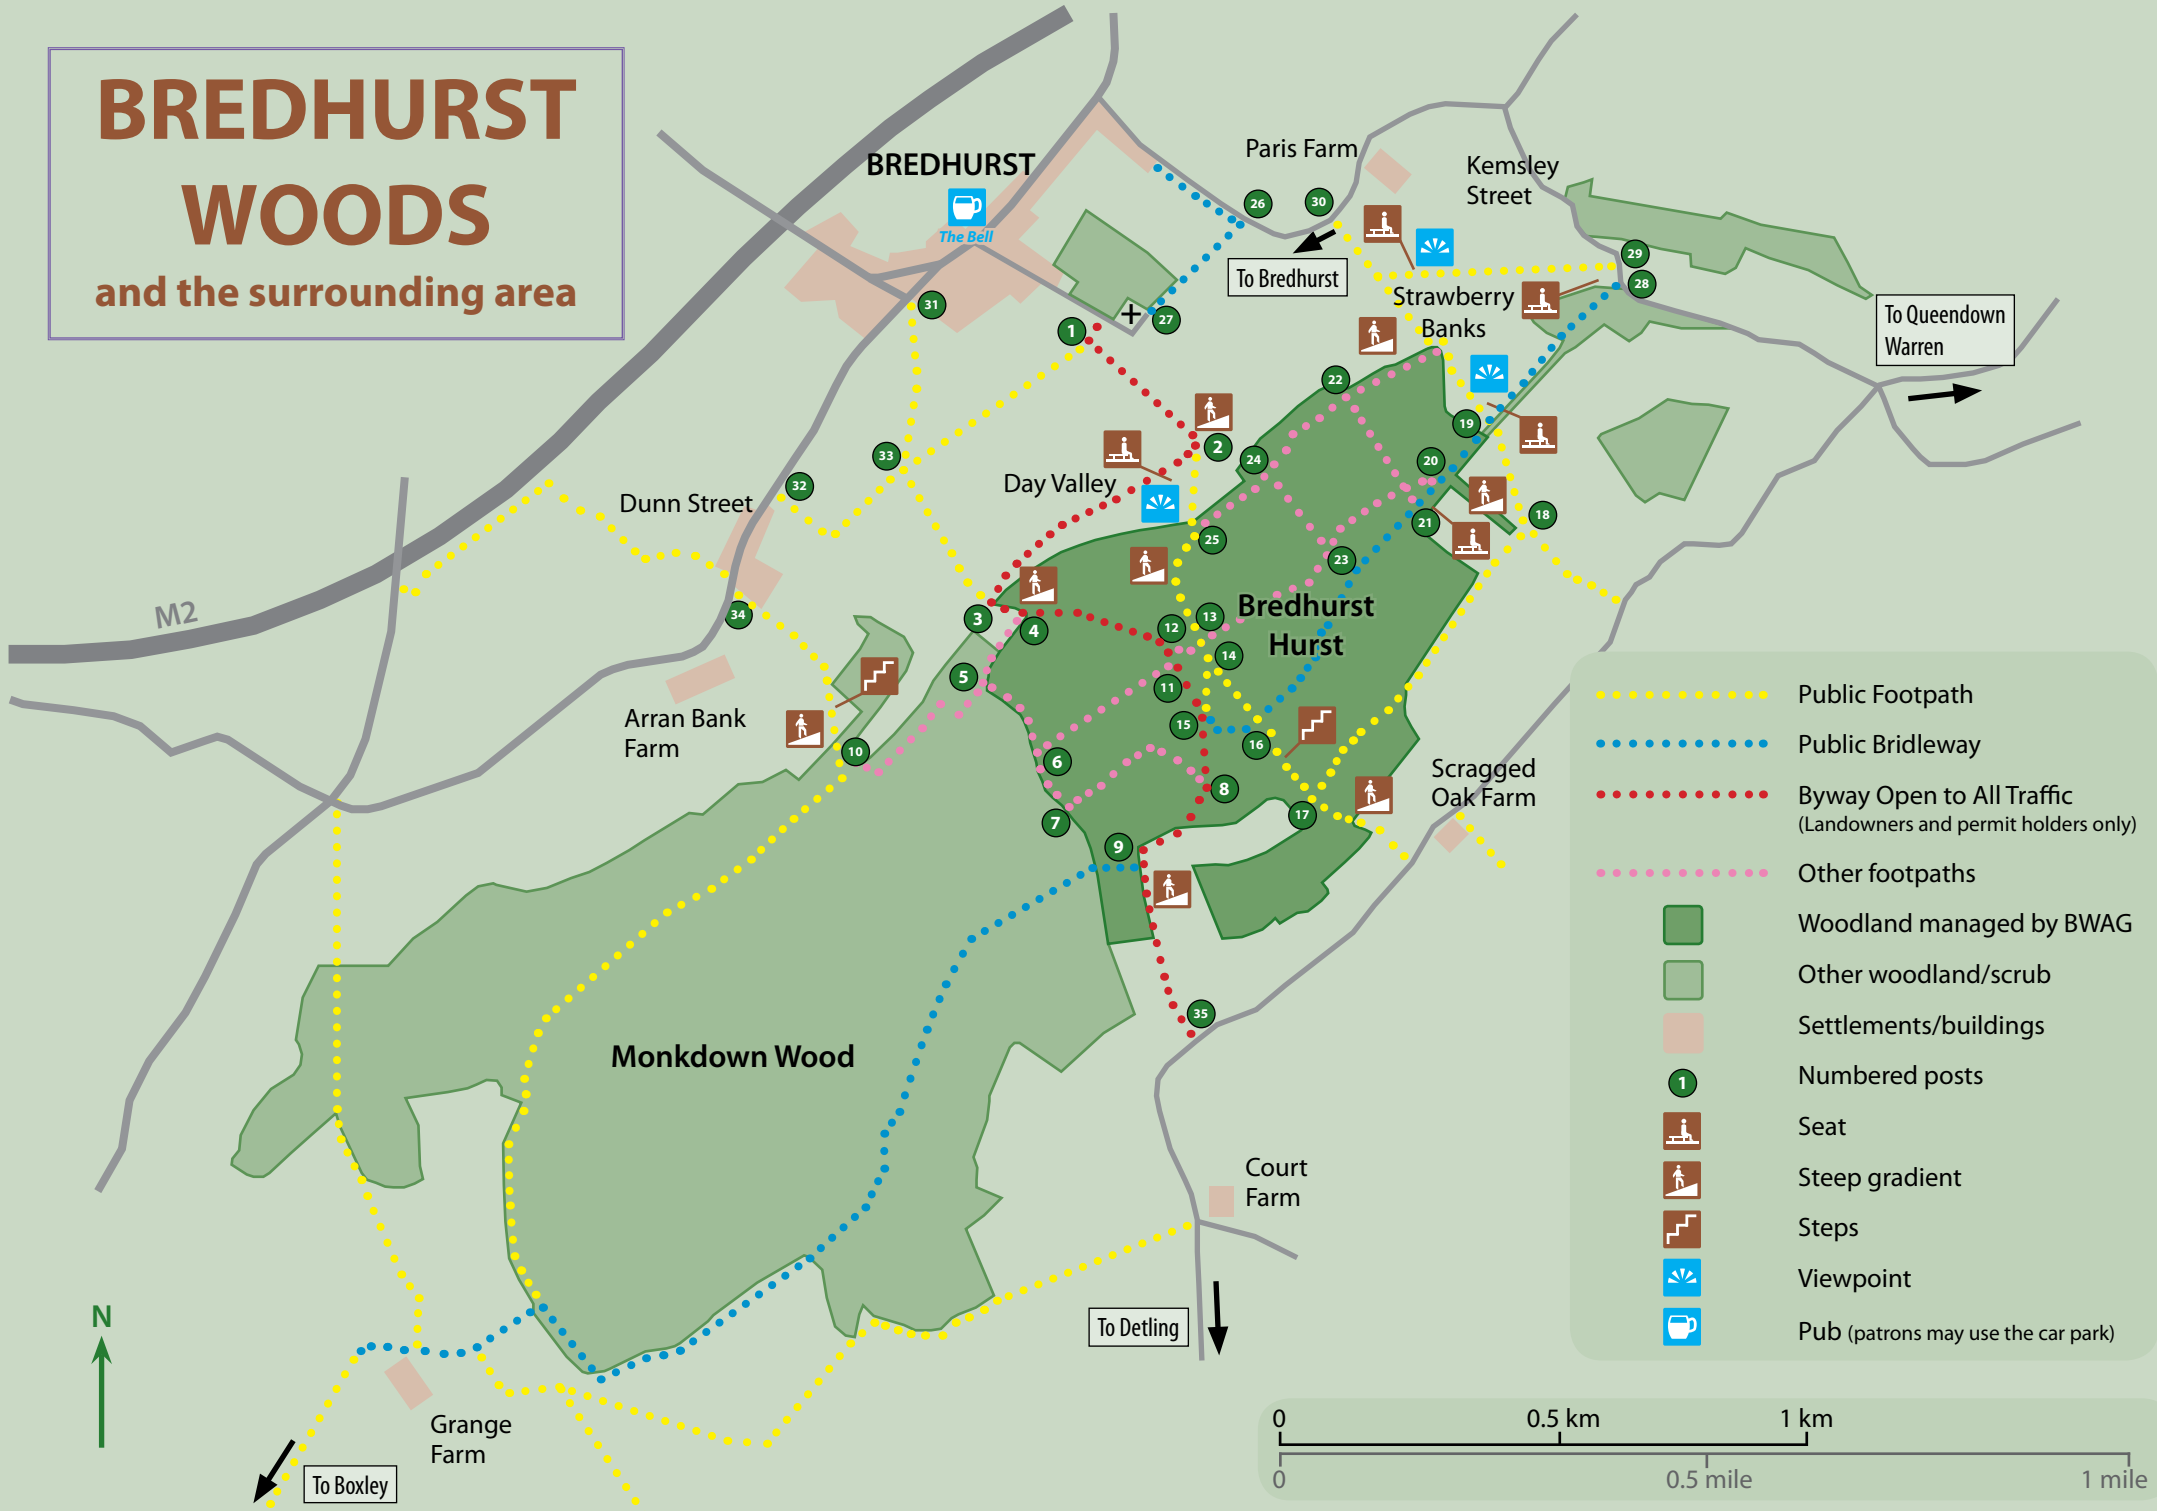

BREDHURST WOODS

and the surrounding area

- Public Footpath
- Public Bridleway
- Byway Open to All Traffic (Landowners and permit holders only)
- Other footpaths
- Woodland managed by BWAG
- Other woodland/scrub
- Settlements/buildings
- 1 Numbered posts
- Seat
- Steep gradient
- Steps
- Viewpoint
- Pub (patrons may use the car park)